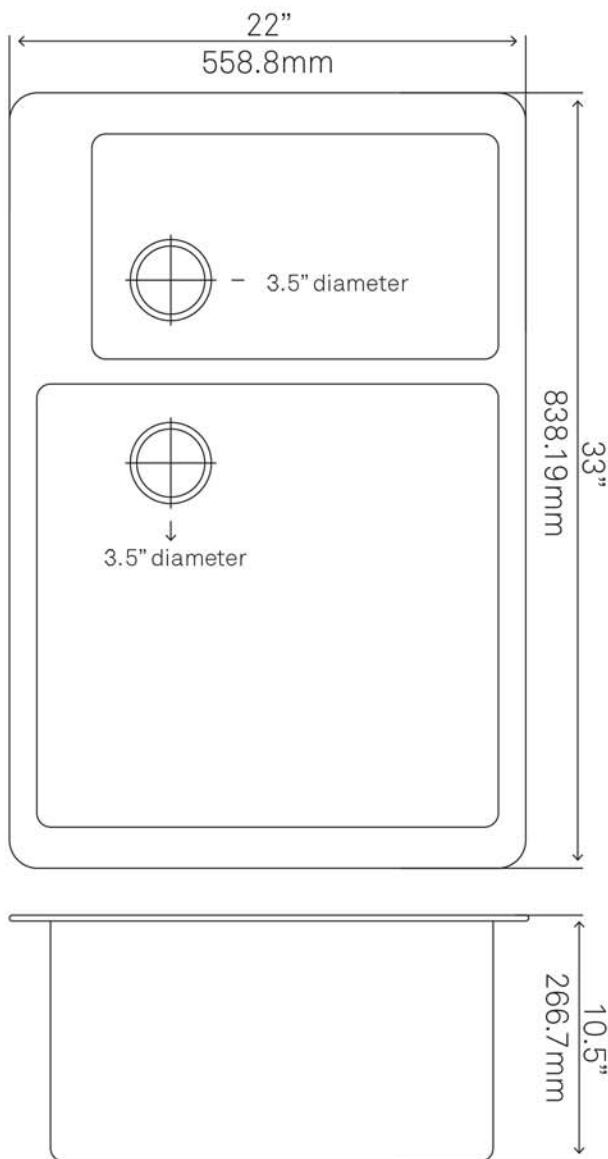

**TCK-006AN GUADALAJARA
Copper Kitchen Sink, Antique**

Requested By: _____

Specific Features: _____

STANDARD SPECIFICATIONS:

- 60/40 split Undermount kitchen sink
- Hand-hammered antique finish
- Drop-in or Undermount installation
- Artisan hand crafted
- 16-gauge recycled copper
- Approximate dimensions
- Tolerance = +/- 1/2"
- Large basin inside 16.5 x 18 x 10-inches
- Small basin inside 11.5 x 16 x 8.5-inches
- 3.5-inch drain opening
- 2" flat rim
- Standard U.S. plumbing connection
- Made in Mexico